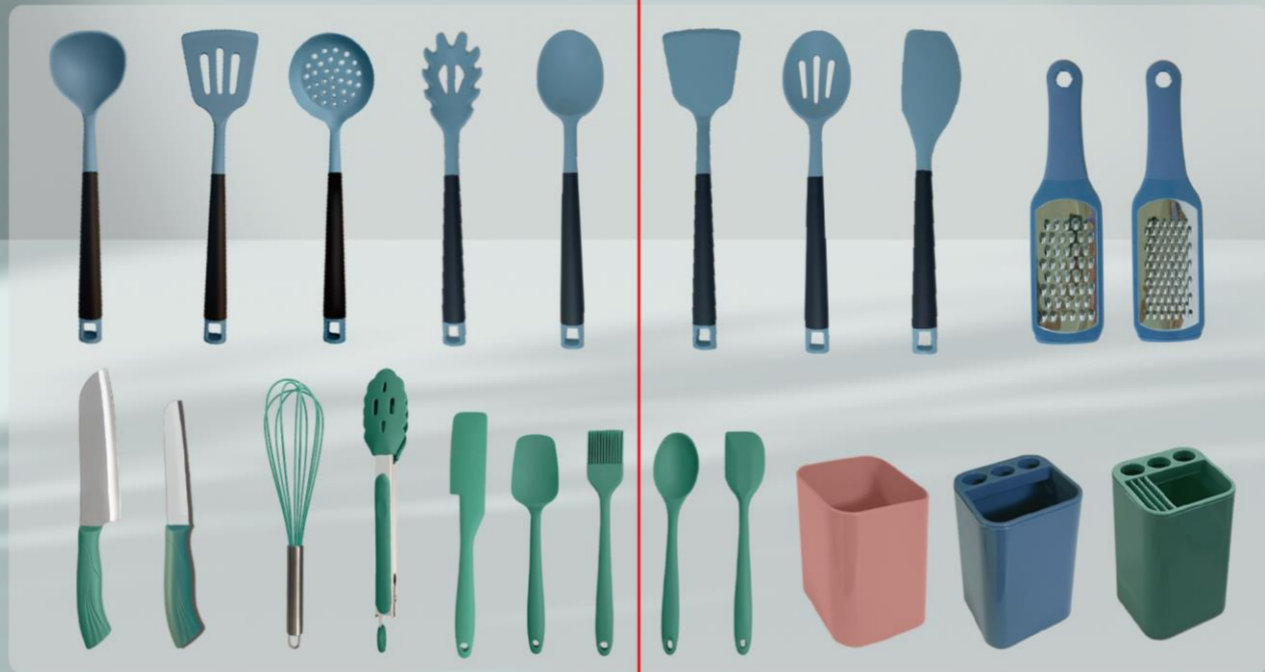

7 pcs

尼龙柄硅胶厨具套装
Silicone Utensils
with Nylon Handle

Good Grip | Heat Resistant
Fashion Look | Easy Storage

9 pcs

11 pcs

11 pcs

11 pcs

12 pcs

12 pcs

11 pcs

KUS25

12 pcs